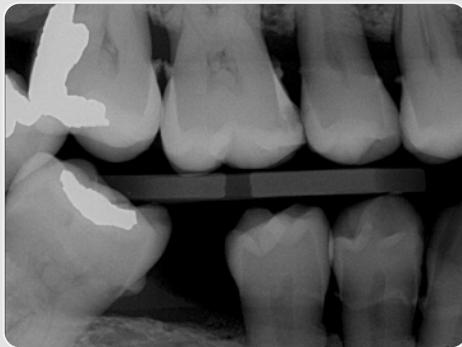

See the Difference with **Dental AI**

Traditional X-ray

With Overjet AI

Our modern dental practice now includes X-ray analysis powered by Overjet, the leader in dental artificial intelligence.

It helps you visualize the health of your teeth and gums, and gives our doctors more data to use in diagnosing any issues.