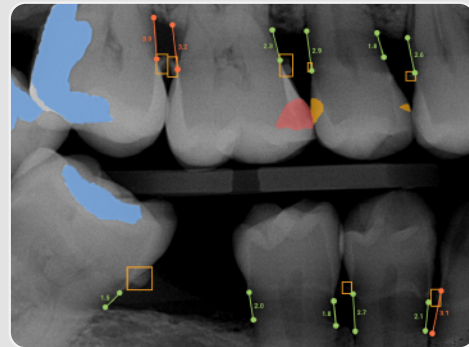

See the Difference with **Dental AI**

Traditional X-ray

With Overjet AI

Our modern dental practice now includes X-ray analysis powered by Overjet, the leader in dental artificial intelligence.

It helps you visualize the health of your teeth and gums, and gives our doctors more data to use in diagnosing any issues.

It's one more way we're ensuring we're providing you with the best patient care.

 **OVERJET**

Improving Lives with Dental AI